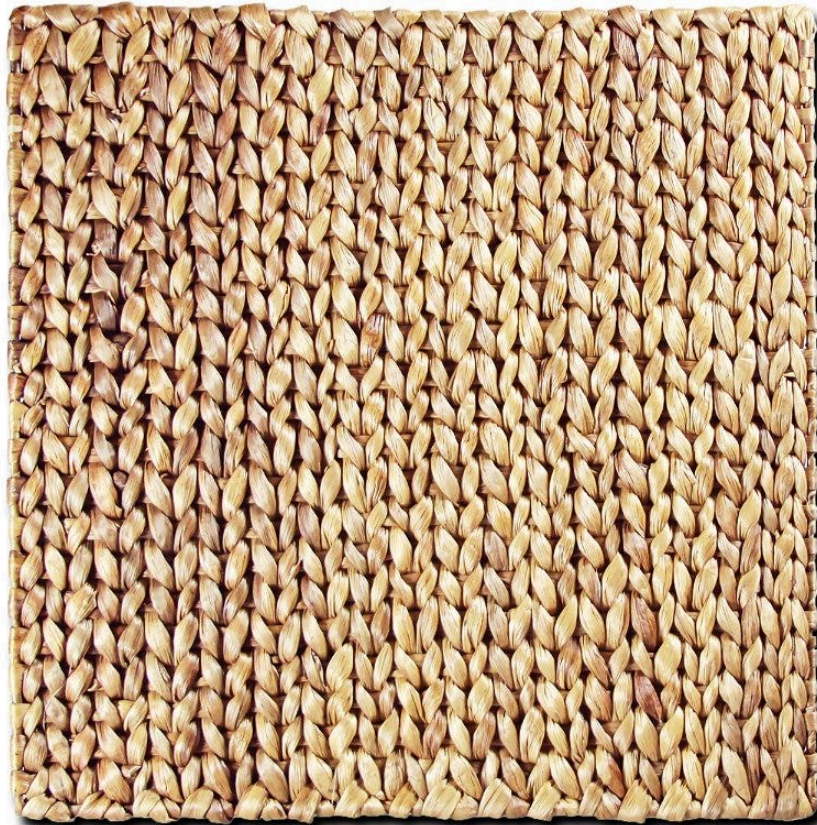

Water Hyacinth Placemat, Square

SKU#: T038P

Product Images

Details

•Dimensions:15" L 15" W

•Ship Via: UPS / Fed Ex

Information

•Made of Weaved Water Hyacinth