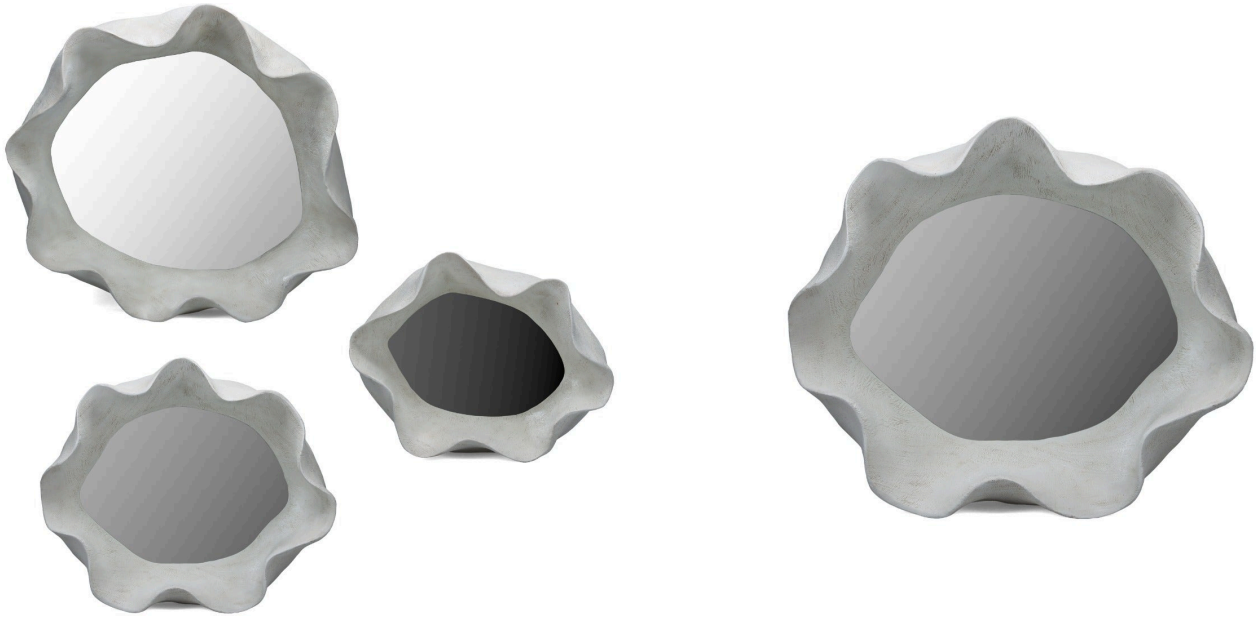

Jawbone Bleach Mirror - Medium

SKU#: D960M

Product Images

Short Description

- Made of Resin
- Dimensions: 19"L 21.5"W 6"H
- Wipe with damp cloth
- Ship Via: UPS/ Fed Ex
- Imported

Description

This jawbone mirror boasts a beautiful natural resin finish that will accent any room. Perfect to pair with almost any existing decor, this mirror will win the attention of everyone.

Also available in large and small.