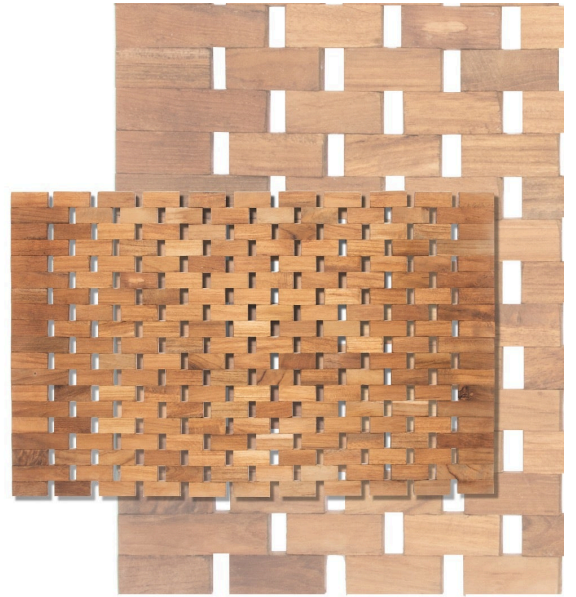

Woven Teak Placemat, Rectangular

SKU#: 55009

Product Images

Short Description

Size: 17.5" L 11" W

Description

- Made of Weaved Teak Wood
- Wipe with damp cloth
- Imported