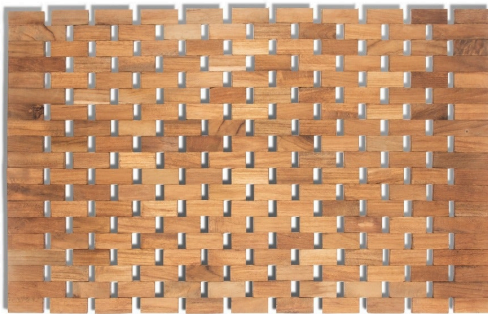

Woven Teak Placemat, Rectangular

SKU#: 55009

Product Images

Short Description

Size: 17.5" L 11" W

Description

- Made of Weaved Teak Wood
- Wipe with damp cloth
- Imported